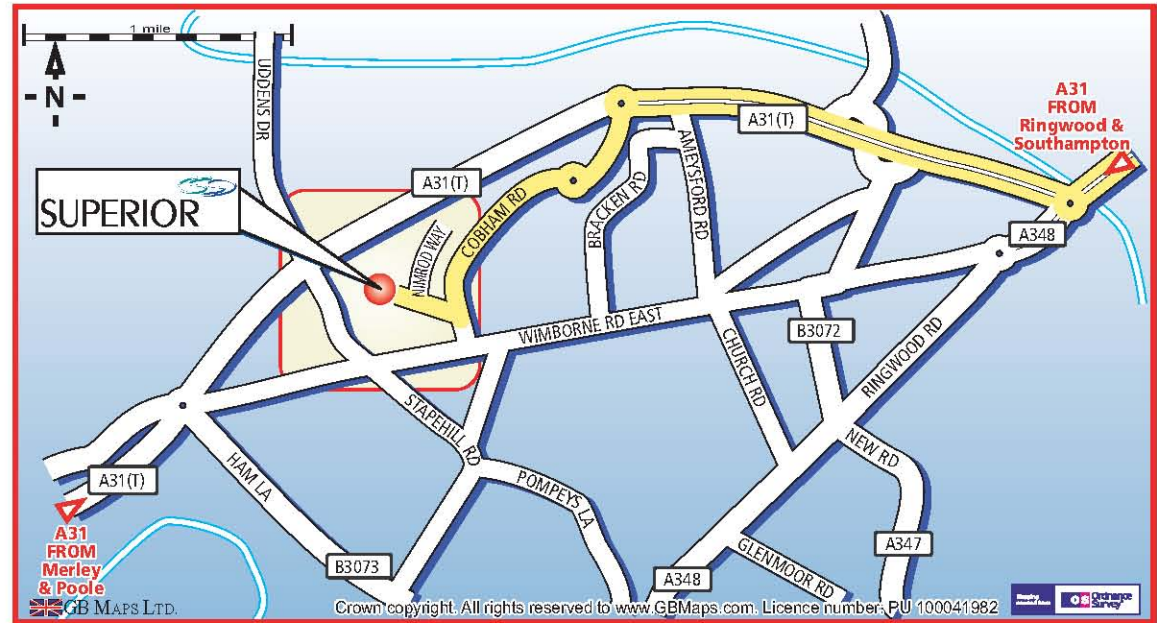

SUPERIOR

Nimrod Way
Ferndown Industrial Estate
Wimbome
Dorset
BH21 7SH
Tel: +44 (0) 1202 854 300
Fax: +44 (0) 1202 854 313
Email: sales@superiorltd.com

From Ringwood:

At the roundabout at the junction of the A31 and A348, take the A31 following signs for Dorchester, Poole and Ferndown Industrial Estate. At the next roundabout take the turning left into Cobham Road signposted Ferndown Industrial Estate. Continue on Cobham Road going straight on at the next roundabout and proceed through the Ferndown Industrial Estate. Turn right at the traffic lights into Nimrod Way.